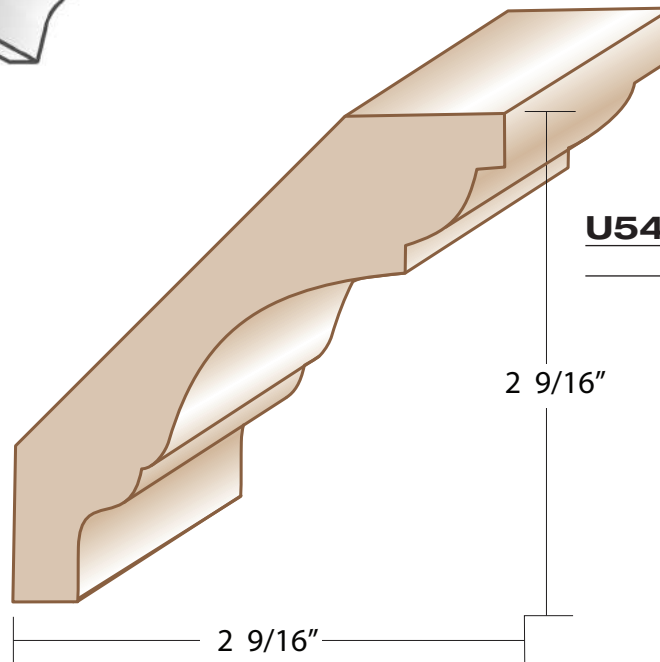

U525 **Crown**
3/4" x 4 3/8"

U530 **Cove**
3/4" x 4 1/4"

COVE & CROWN MOULDING CONTINUED

U535 **Cove**
3/4" x 3 1/2"

U540 **Cove**
3/4" x 3 1/2"

COVE & CROWN MOULDING CONTINUED

U545 Crown
 $\frac{3}{4}'' \times 2\frac{1}{2}''$

U546 Crown
 $\frac{3}{4}'' \times 2\frac{1}{2}''$

CM400a Cove
 $\frac{1}{2}'' \times \frac{1}{2}''$

CM400b Cove
 $1\frac{1}{16}'' \times 1\frac{1}{16}''$

U550 Crown
 $\frac{1}{2}'' \times 1\frac{5}{8}''$